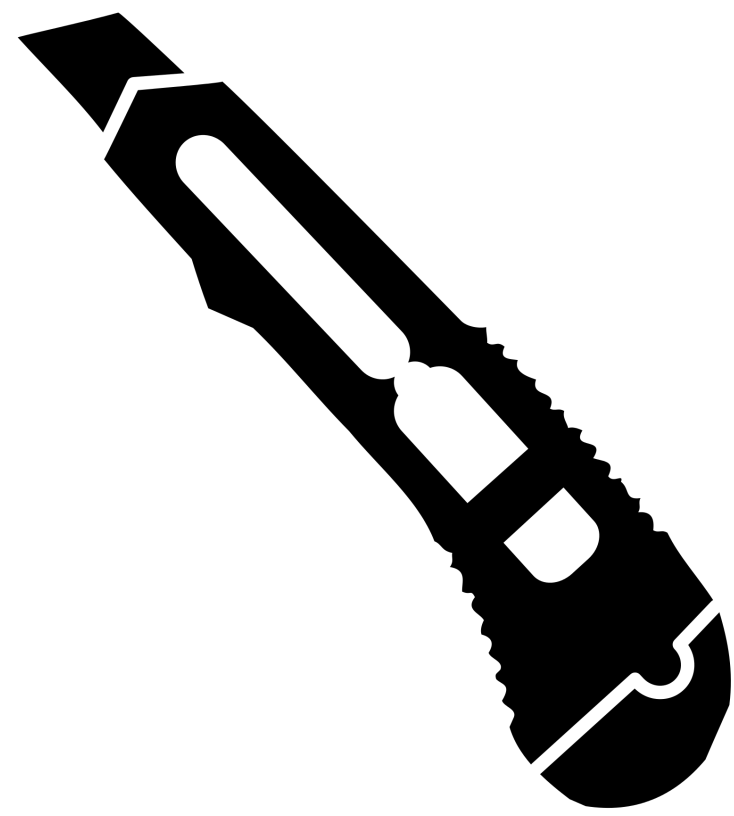

No knives, firearms or weapons of any nature